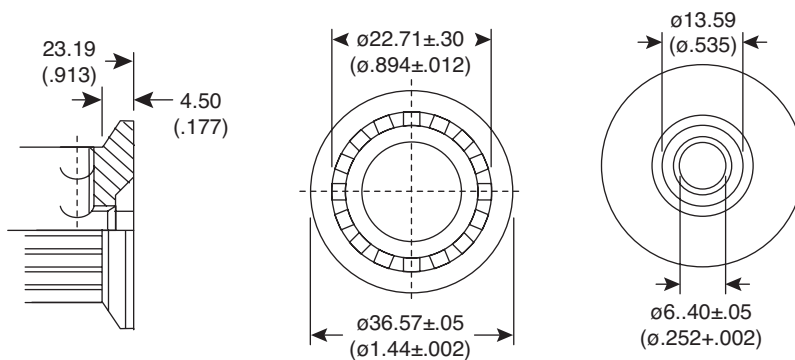

Date Last Revised: 3/2/07

45KN021-GRX

45KN022-GRX

Dimensions: mm (in.)

SPECIFICATIONS	
Type:	control & instrument
Material:	phenolic
Color:	black
Fitting type:	screw (M4 x .7 x 8mm)
RoHS Compliant by Exemption	